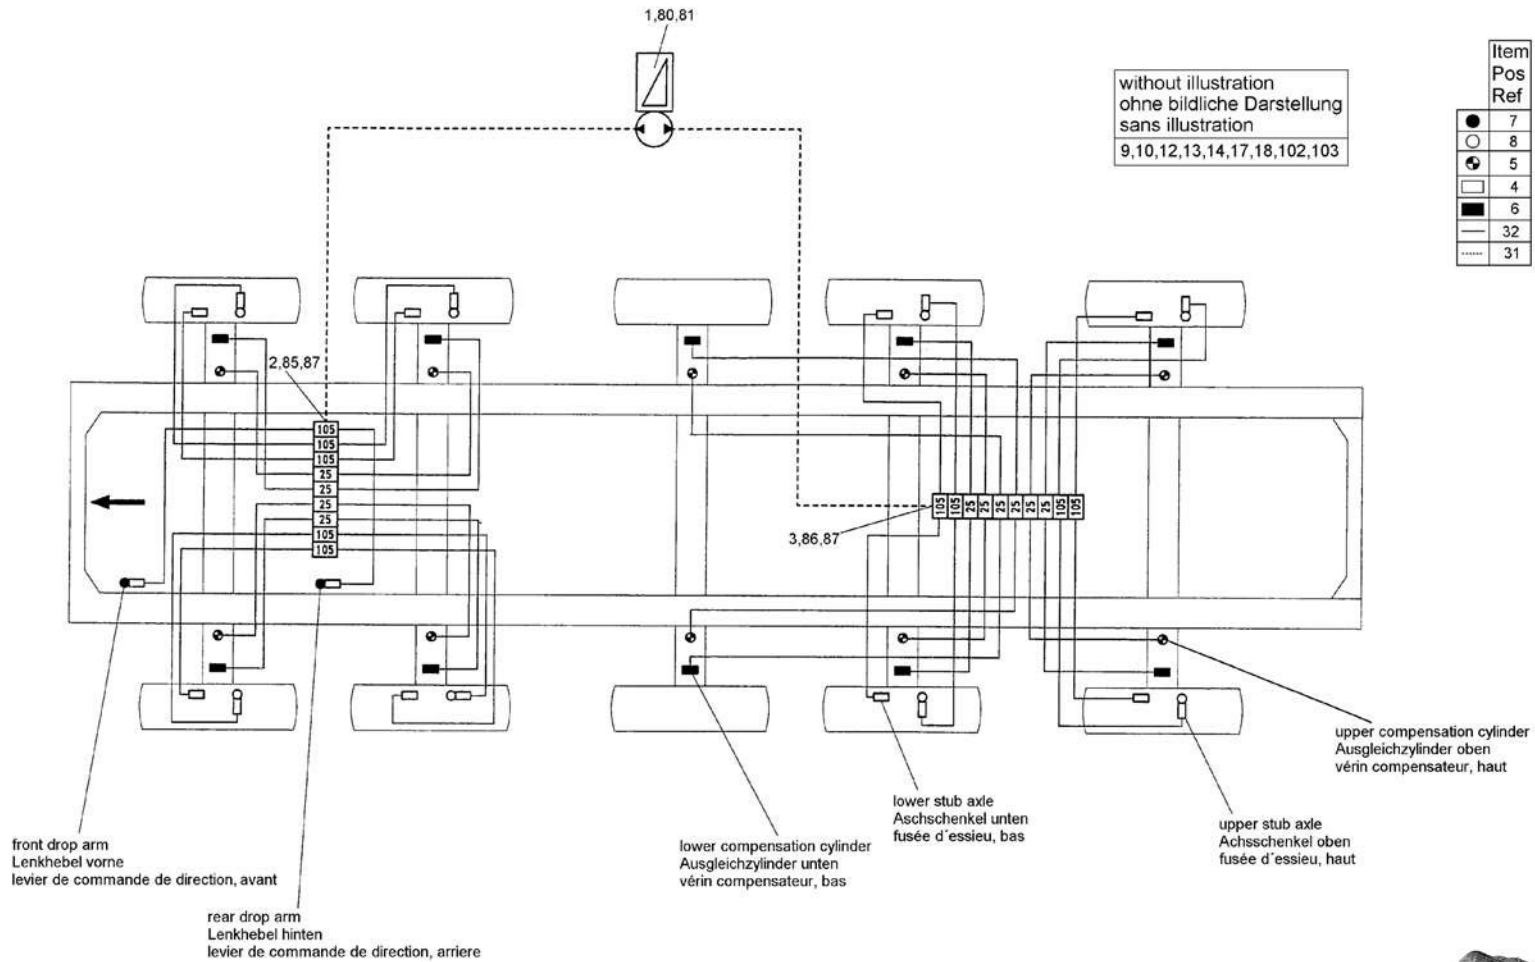

CENTRAL LUBRICAT 38 point  
 SCHMIERANLAGE 38 Stellen  
 GRAISSAGE CENTRAL 38 point

from No / up to No  
 WFN5RUGR1#2036101  
 WFN5RUGR1#2036181

Figure  
 Bild 99707785008  
 Figure

**TADANO**  
 3110-05

100

101